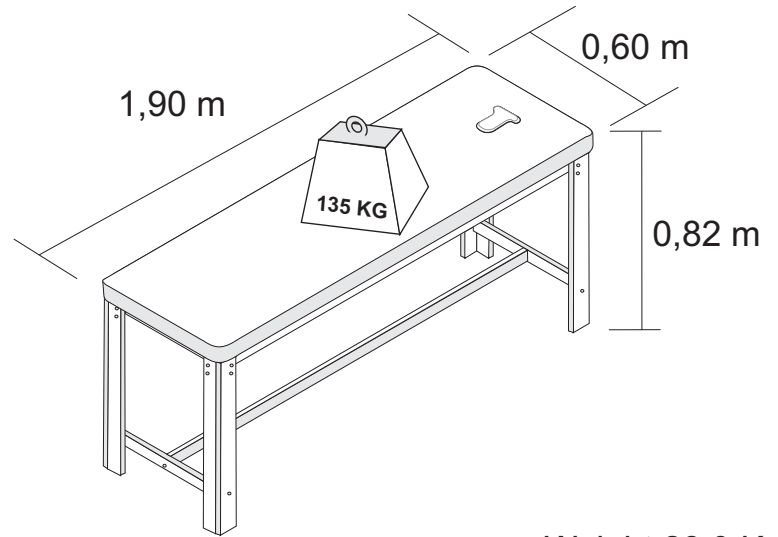

**CODE
W15074**

**WOOD TREATMENT TABLE - SEMI-DISMOUNTED PRODUCT -
WITH SLOT NOSE**

INTERNATIONAL DISTRIBUTOR
3B Scientific GmbH, Hamburg
Rudorffweg 8
21031 Hamburg
www.3bscientific.com

Weight 28,9 Kg

30 min.

1/4" x 50mm

Ø8" x 40mm

D
04x

Ø1/4"

01

02

03

04